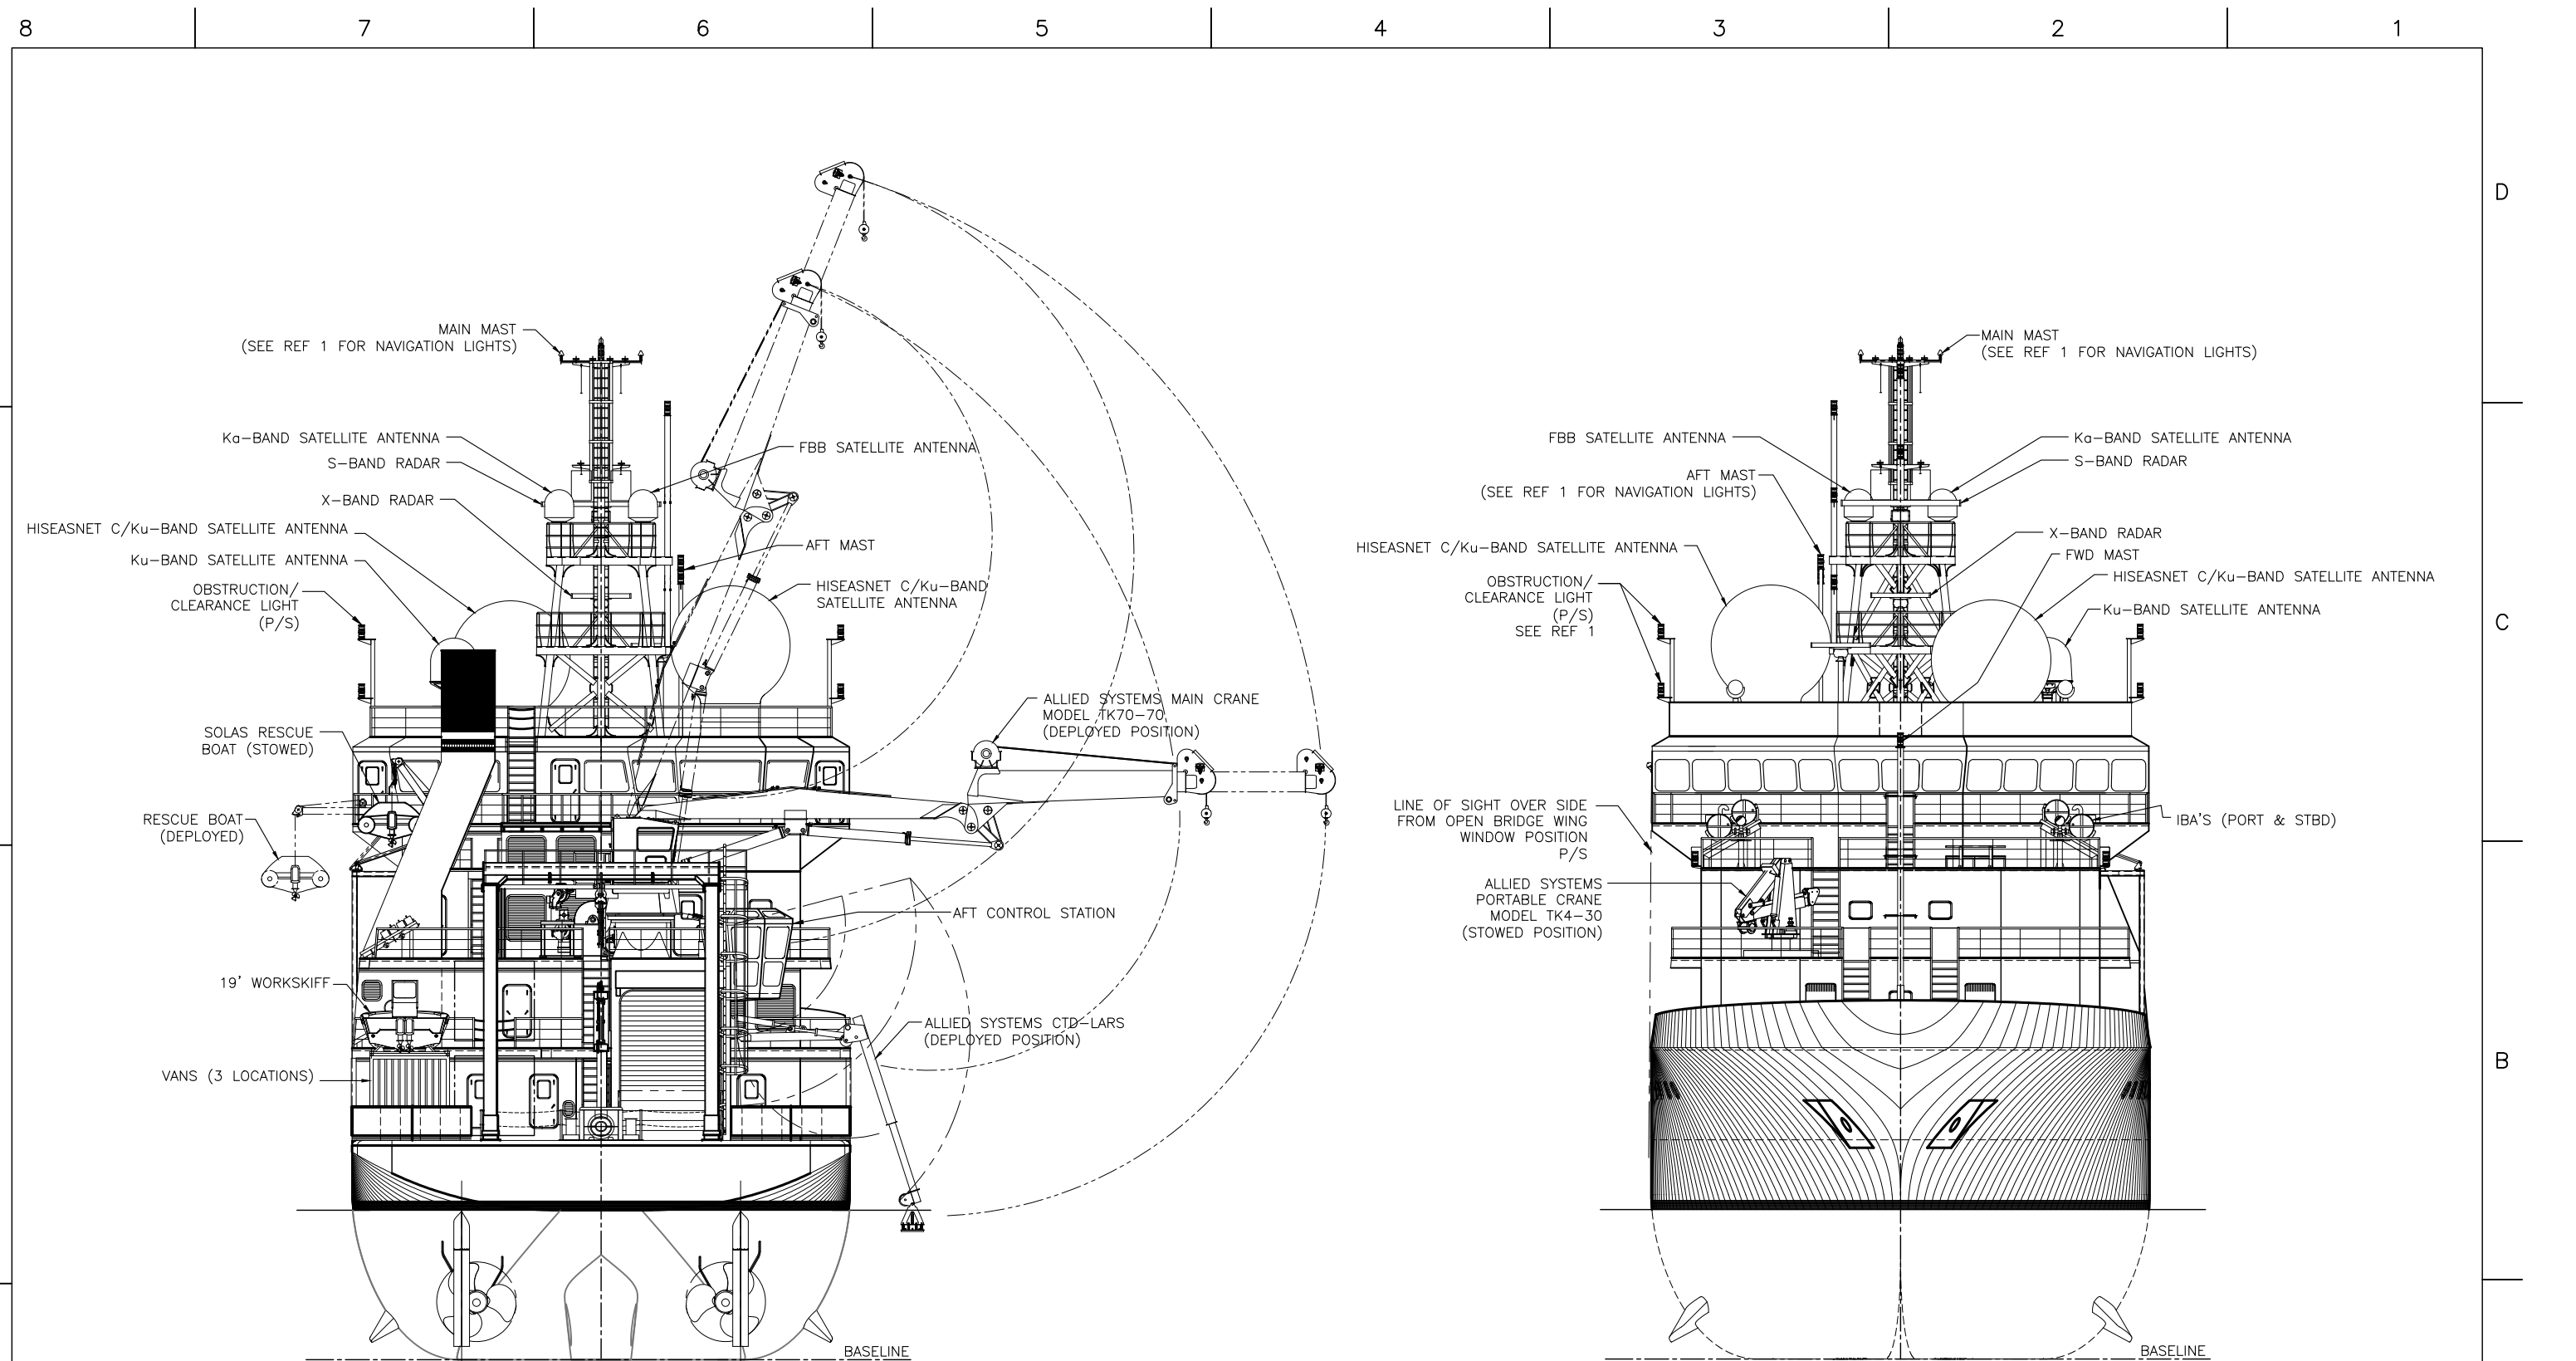

PLOT DIR: C:\USERS\GW\AppData\Local\Temp\ACPublish_5020\FILE NAME: SRC_65411-801-05_TOPSIDE ARRANGEMENT_REV C.DWG

STERN VIEW

BOW VIEW

HALF SIZE PRINT

DESIGNER GUIDO PERLA & ASSOCIATES, Inc.	TITLE TOPSIDE ARRANGEMENT STERN & BOW VIEWS
SHIPBUILDER DAKOTA CREEK INDUSTRIES, Inc.	DWG No. 65411-801-05
NAVSEA DWG No. 8565943	SCALE 1/8" = 1'-0"
	SHEET: 4 OF 5

REV. C